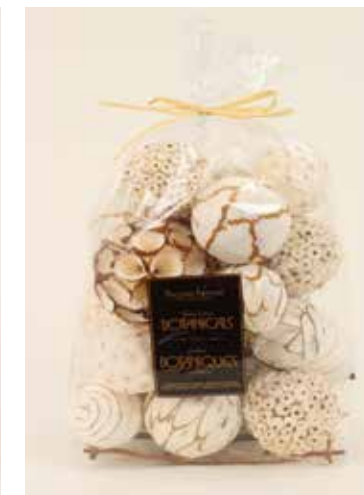

Sola Ball Mix Jumbo Bag